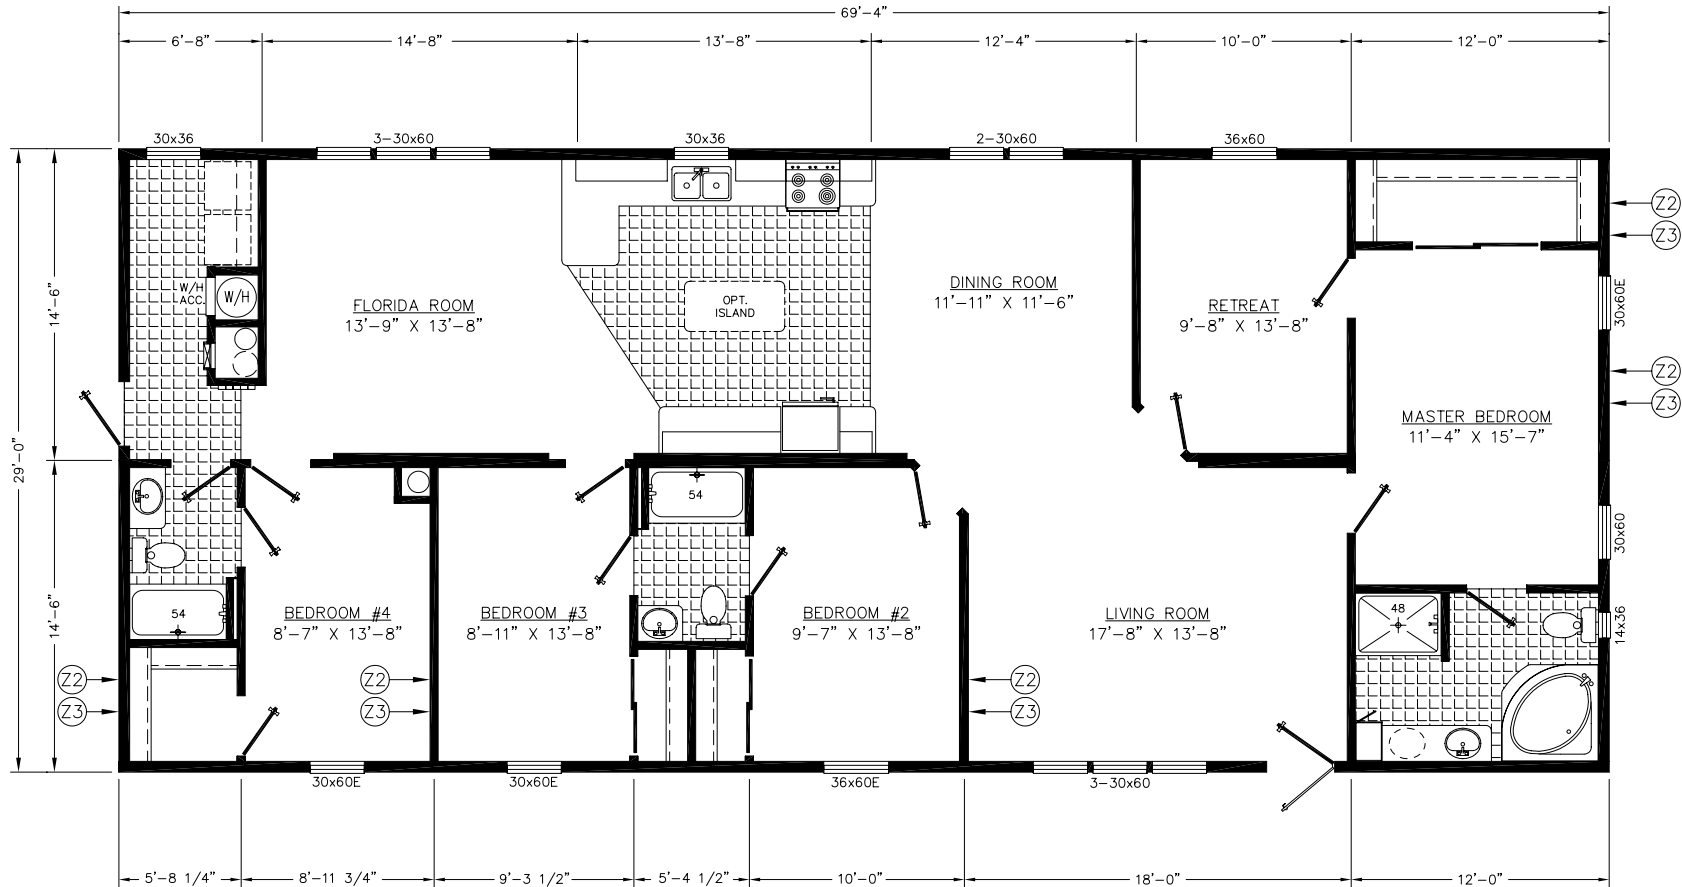

Amesbury

Panther Series

Factory Expo

"Factory Direct Value" ONLINE

4 Bedroom & Retreat, 2 Bath
Approx. 2,013 SQ. FT.

I authorize Factory Expo Home Centers to build my house, per this plan.

X _____
 Customer Signature/Date