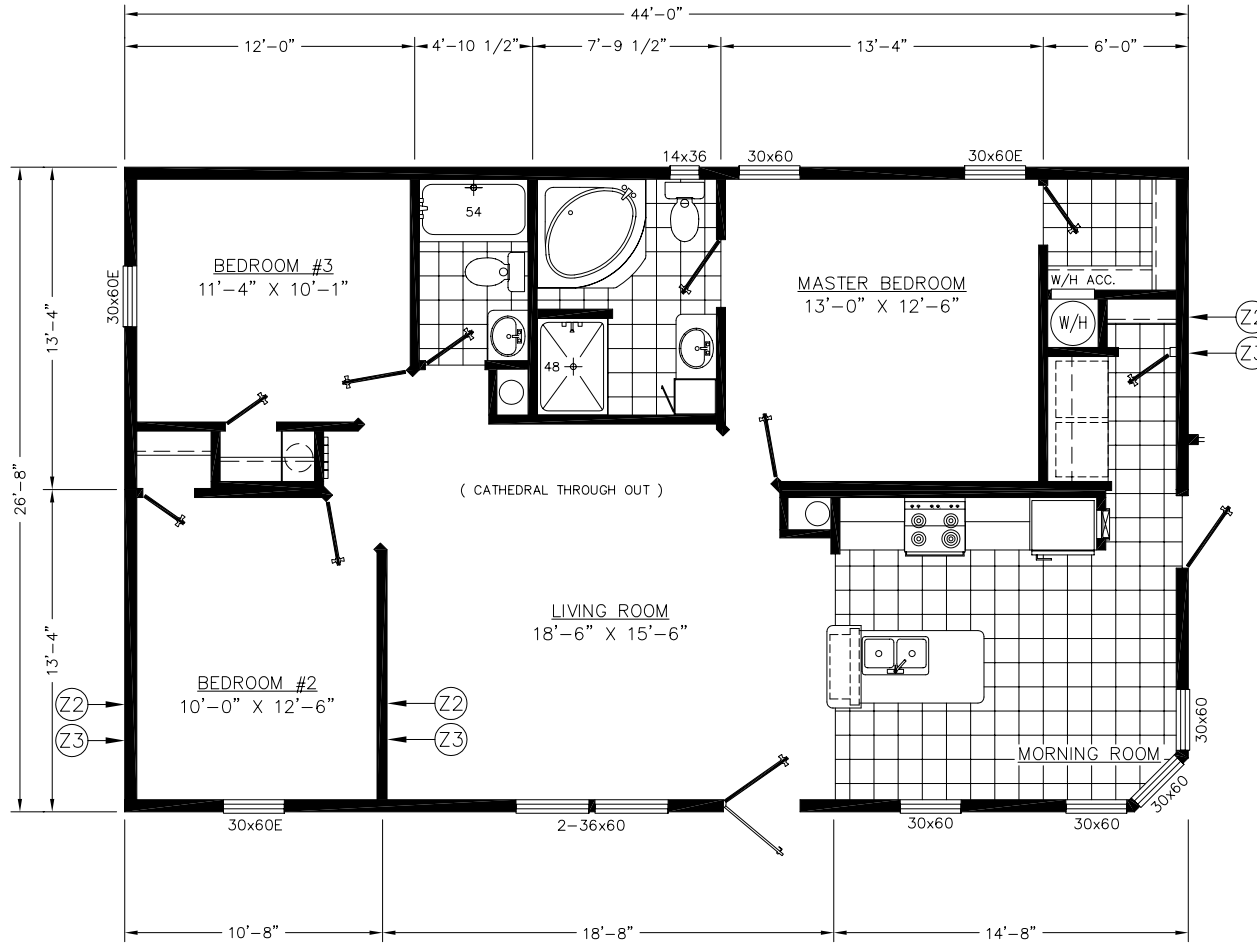

Clarendon
Silver Panther Series

Factory Expo
"Factory Direct Value" ONLINE

3 Bedroom, 2 Bath
Approx. 1,173 SQ. FT.

Last Updated: 2-19-09

I authorize Factory Expo Home Centers to build my house, per this plan.
X _____
Customer Signature/Date