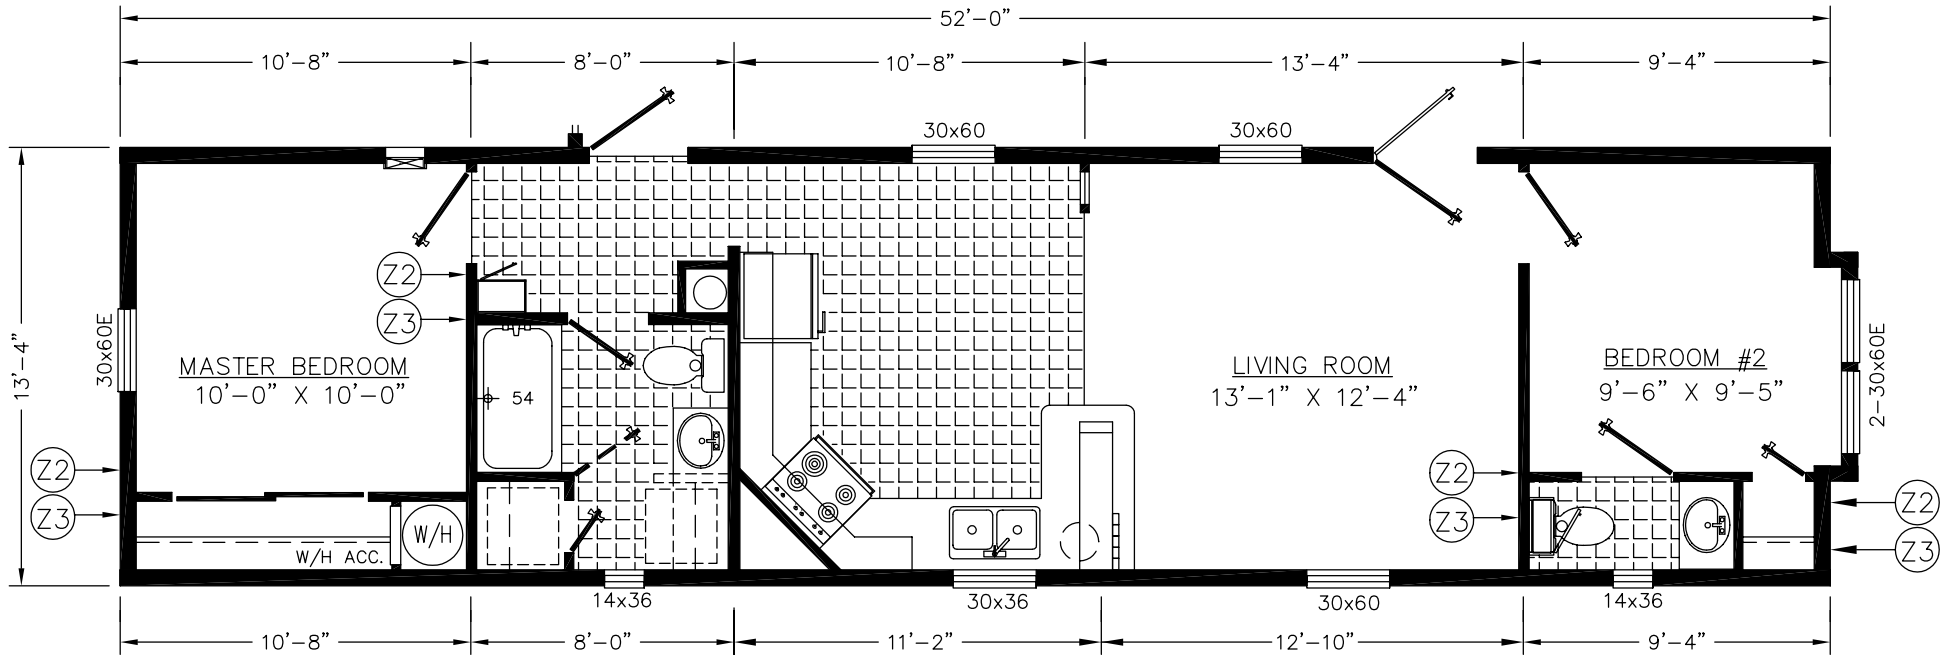

Colwood

Panther Series

Factory Expo
 "Factory Direct Value" ONLINE

2 Bedroom, 1.5 Bath
Approx. 694 SQ. FT.

I authorize Factory Expo Home Centers to build my house, per this plan.

X _____
 Customer Signature/Date