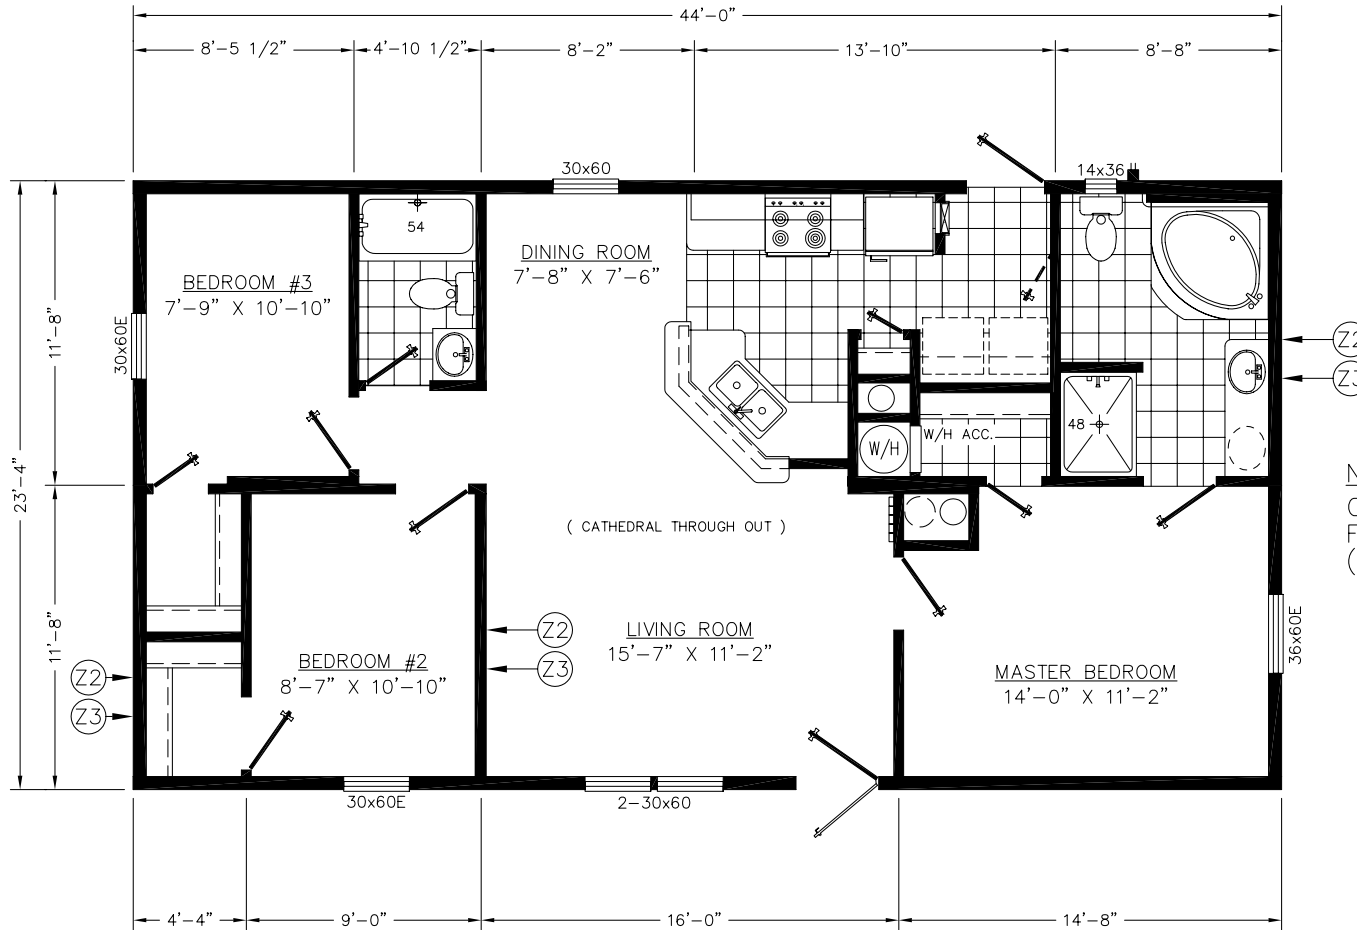

Glenmore

Silver Panther Series

Factory Expo

"Factory Direct Value" ONLINE

3 Bedroom, 2 Bath
Approx. 1,027 SQ. FT.

Last Updated: 2-19-09

NOTE:
 OSB REQ'D ON
 FRONT ENDWALLS
 (ZONE 3 ONLY)

I authorize Factory Expo Home Centers to build my house, per this plan.