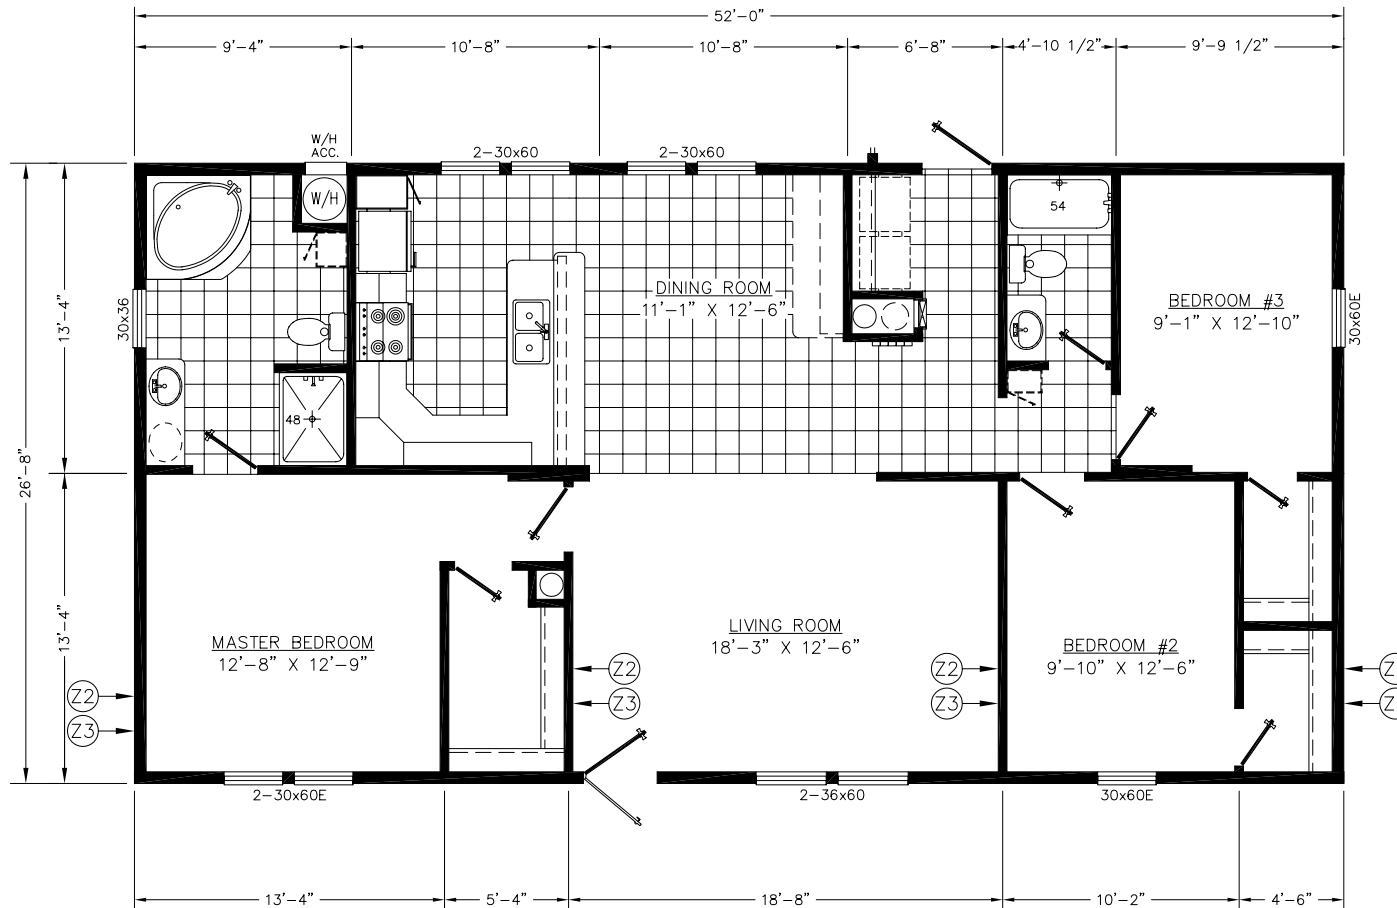

Gresham

Florida Panther Series

Factory Expo
 "Factory Direct Value" ONLINE

3 Bedroom, 2 Bath
Approx. 1,387 SQ. FT.

Last Updated: 2-19-09

I authorize Factory Expo Home Centers to build my house, per this plan.