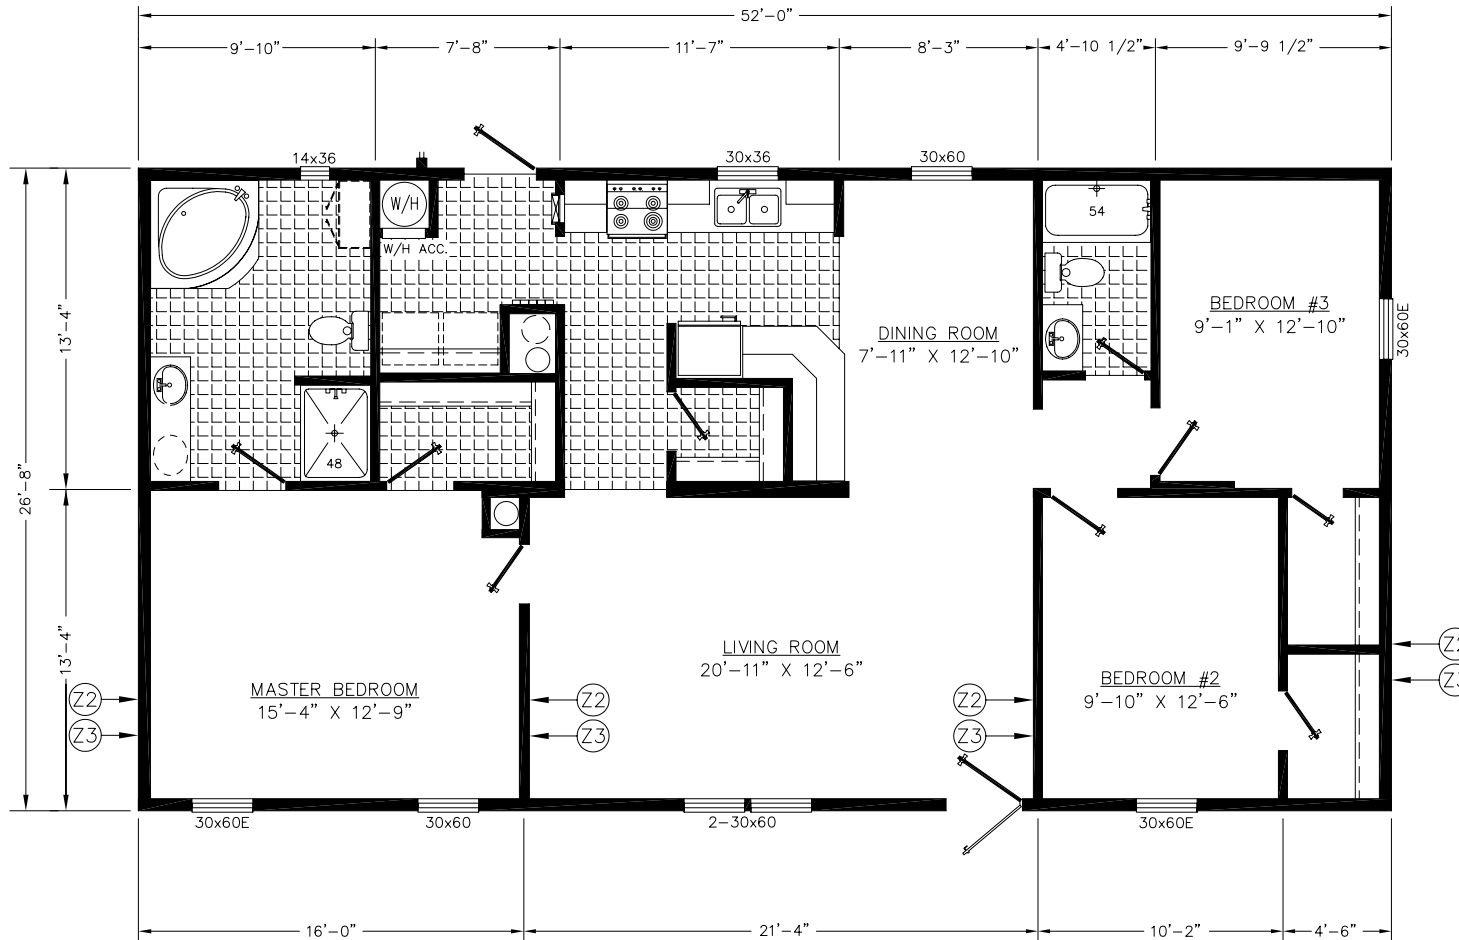

Lynhurst

Florida Panther Series

Factory Expo
 "Factory Direct Value" ONLINE

3 Bedroom, 2 Bath
Approx. 1,387 SQ. FT.

Last Updated: 2-19-09

I authorize Factory Expo Home Centers to build my house, per this plan.
 X _____
 Customer Signature/Date