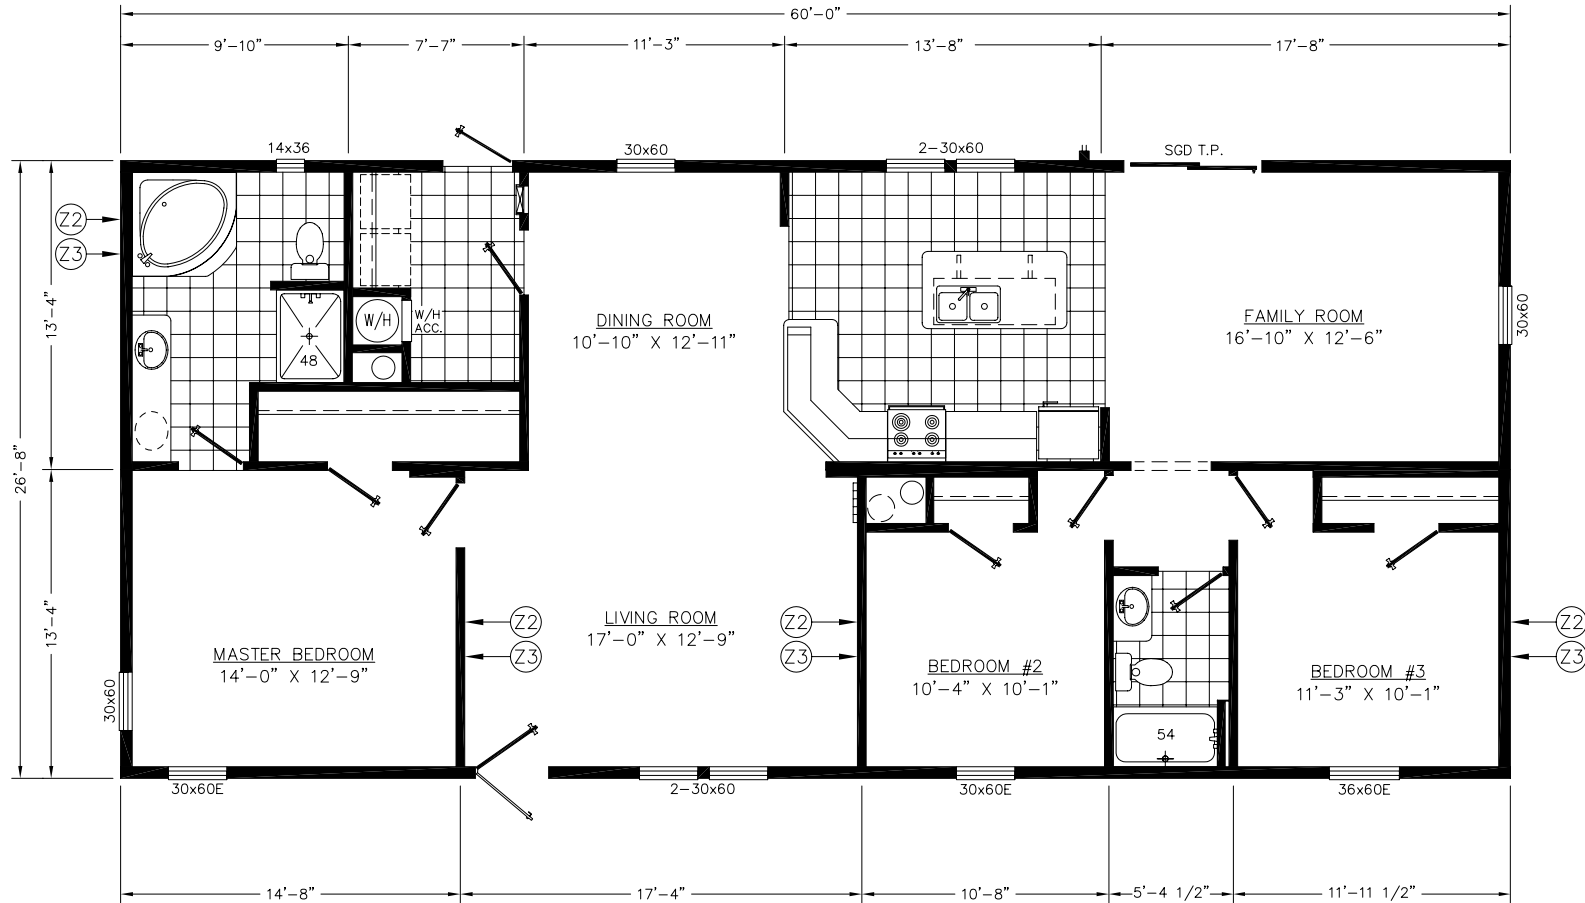

Pembridge

Florida Panther Series

Factory Expo

"Factory Direct Value" ONLINE

3 Bedroom, 2 Bath
Approx. 1,600 SQ. FT.

Last Updated: 2-19-09

I authorize Factory Expo Home Centers to build my house, per this plan.