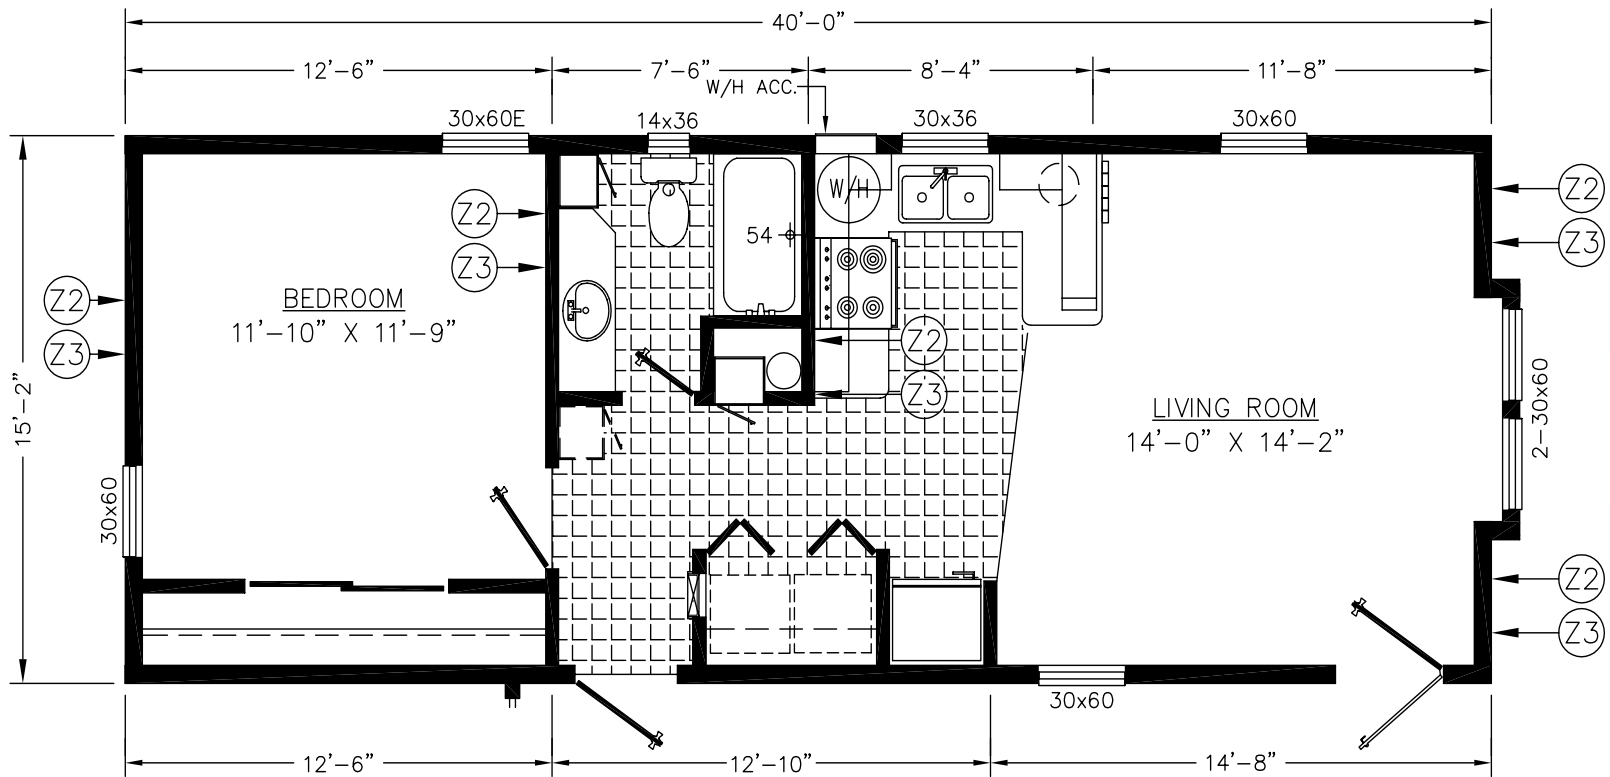

Sussex
Panther Series

Factory Expo
"Factory Direct Value" ONLINE

1 Bedroom, 1 Bath
Approx. 605 SQ. FT.

I authorize Factory Expo Home Centers to build my house, per this plan.

X _____
Customer Signature/Date