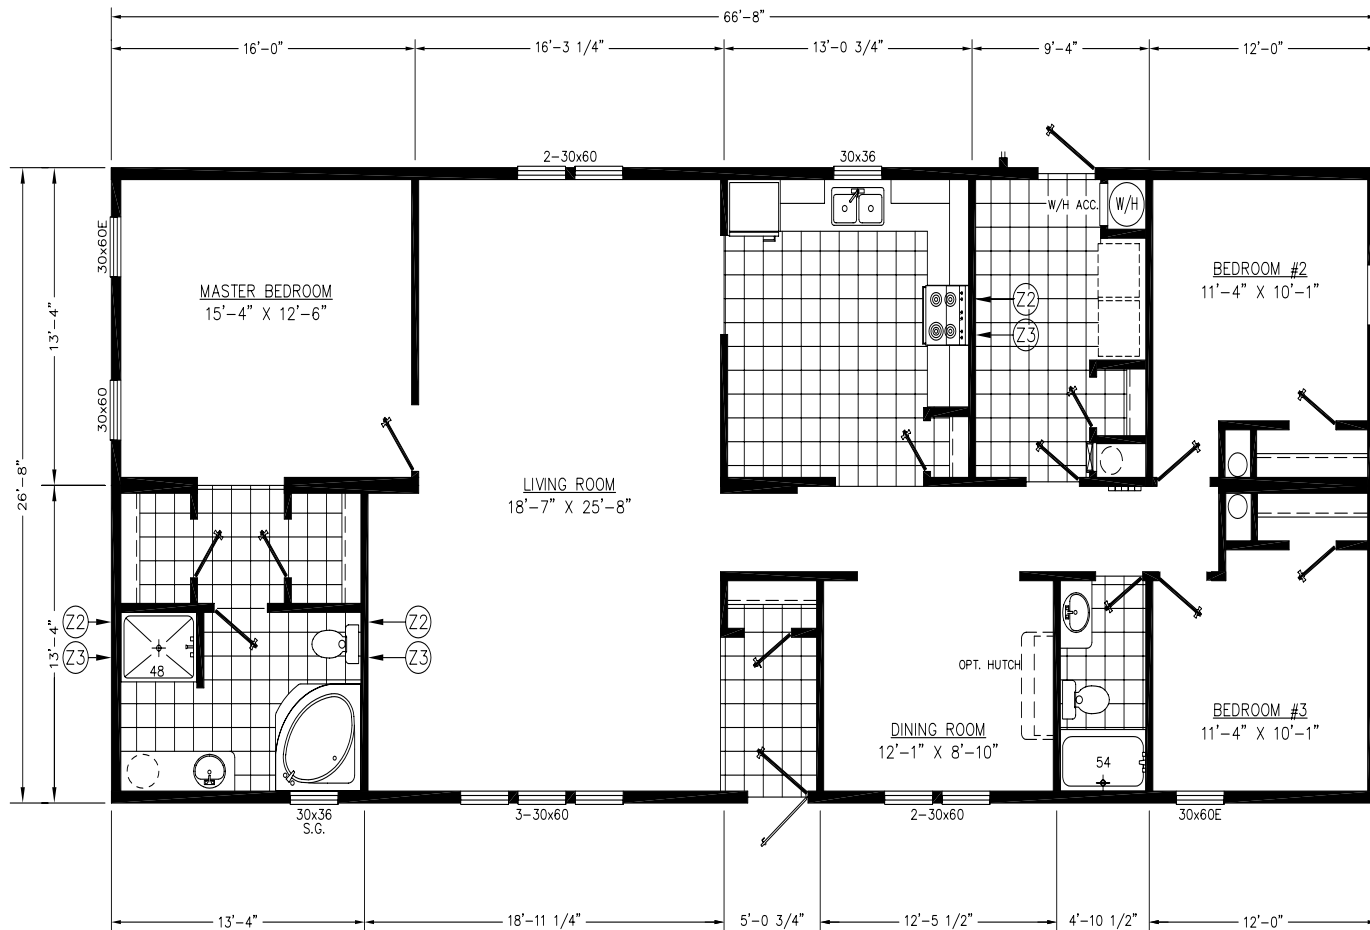

Wilkinson
Florida Panther Series

Factory Expo
"Factory Direct Value" ONLINE

3 Bedroom, 2 Bath
Approx. 1,777 SQ. FT.

Last Updated: 2-19-09

I authorize Factory Expo Home Centers to build my house, per this plan.
 X _____
 Customer Signature/Date